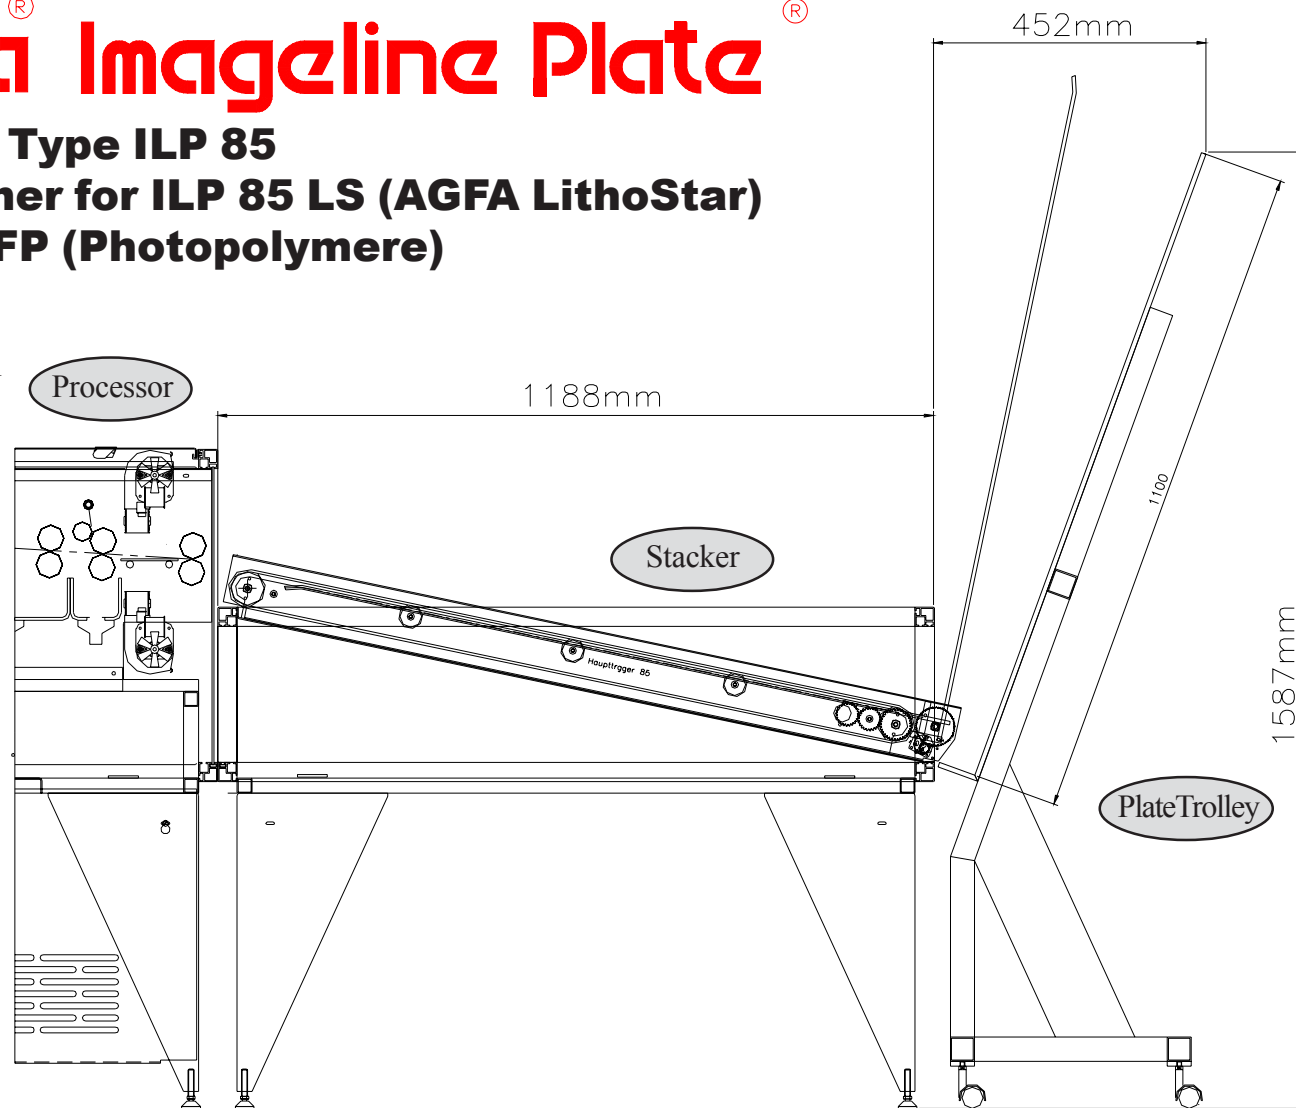

Colenta® Imageline Plate®

Platestacker : Type ILP 85
to be used either for ILP 85 LS (AGFA LithoStar)
or for ILP 85 FP (Photopolymere)

COLENTA LABORTECHNIK
Ges.m.b.H. & Co. KG
Neunkirchner Strasse 117
A-2700 Wiener Neustadt
Tel.: +43-2622-28311-0
Fax: +43-2622-28311-7
E-mail: office@colenta.at

ACI-COLENTA
INTERNATIONAL Div.
Forge Close, Little End Rd,
Eaton Socon, Cambs. UK
Tel. +44-1480-211118
Fax: +44-1480-215236
Fax: +44/870/132 1352
E-mail: aci@patflaherty.com

Specifications:

max. Plateformat .....850 mm x 1100mm
PowerSupply:.....230V AC 50/60Hz 10A

Colenta®