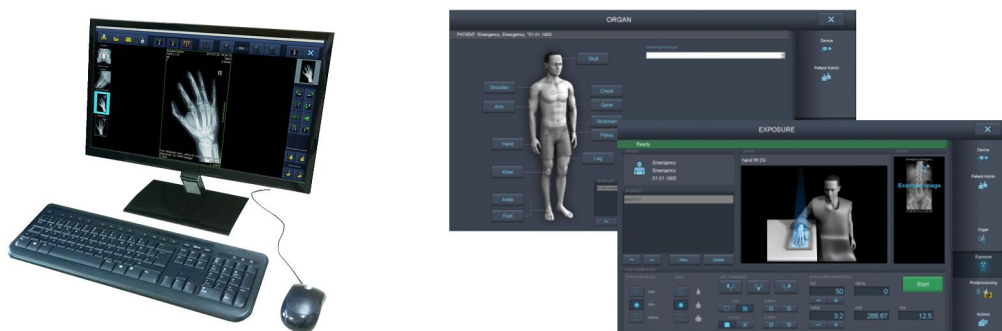

Colenta[®] *Medical X-Ray* *Digital Radiography*

DR DX Easy Imaging Retrofit Kits

cost effectively converting existing X-Ray Systems into high quality Digital X-Ray Imaging for general radiographic applications.

Wireless AED CsI DR Panel

Capture Console with Image Acquisition and Processing Software

Dry Laser Films and Printers for general X-ray / Mammography