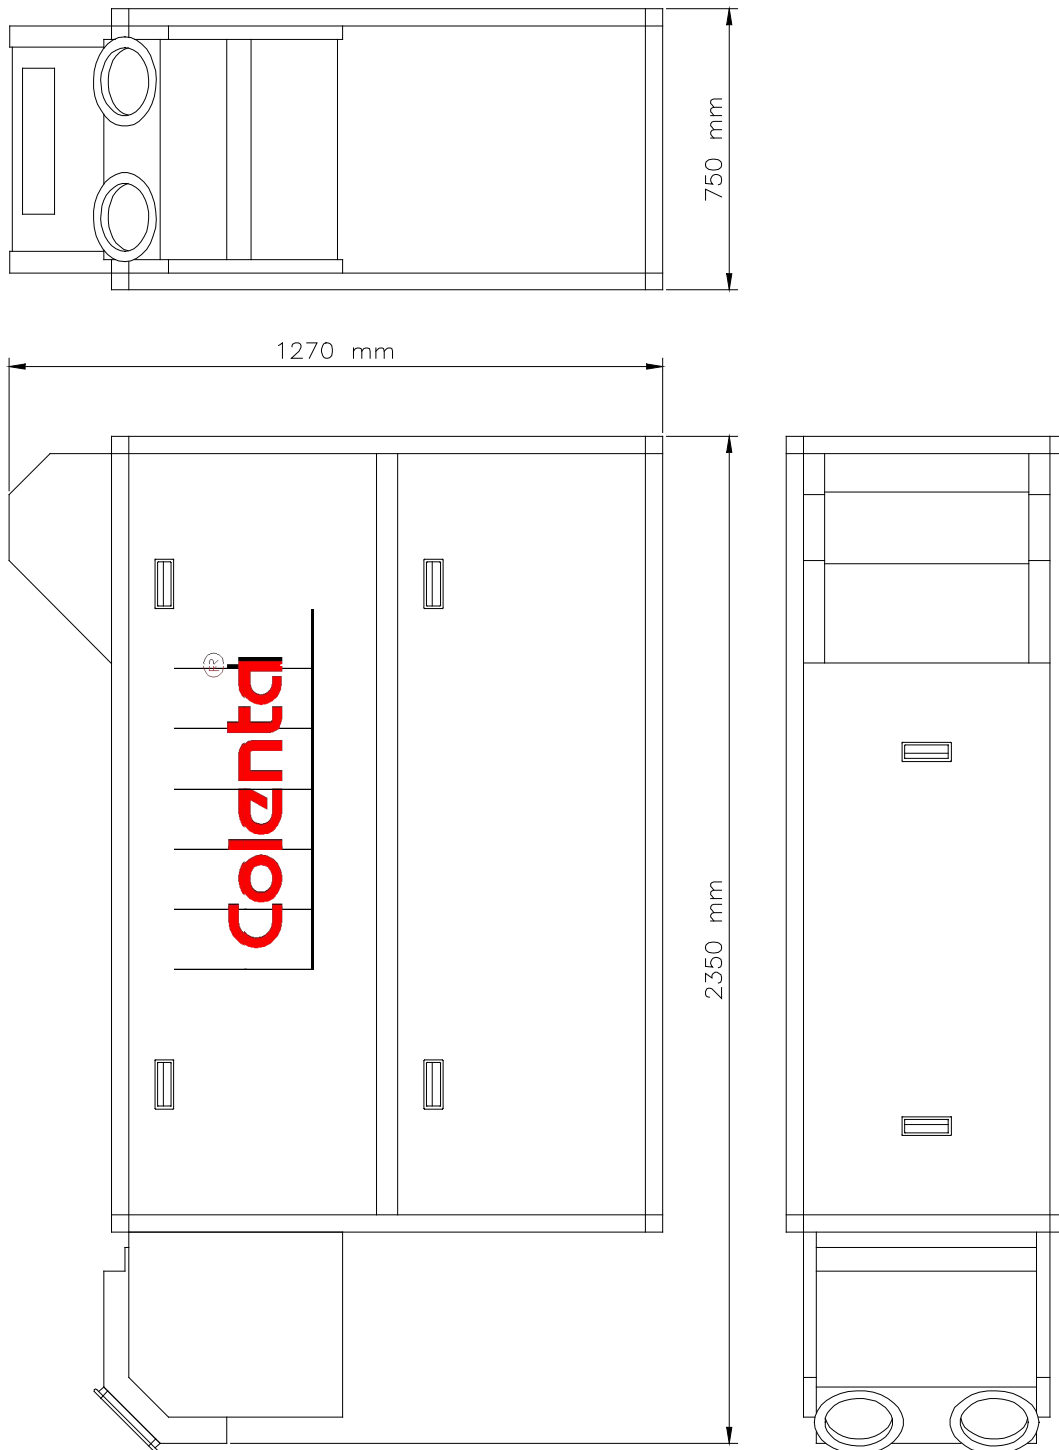

DIMENSIONS for:

COLENTA AERIAL 30 C41 65

We recommend a minimum walking space of 60cm around the processor.

Electrical supply: (Standard, when 3N~400/230V, 50/60 Hz supply available)

AERIAL 30 C41 65

**7,6 kW
25 A**