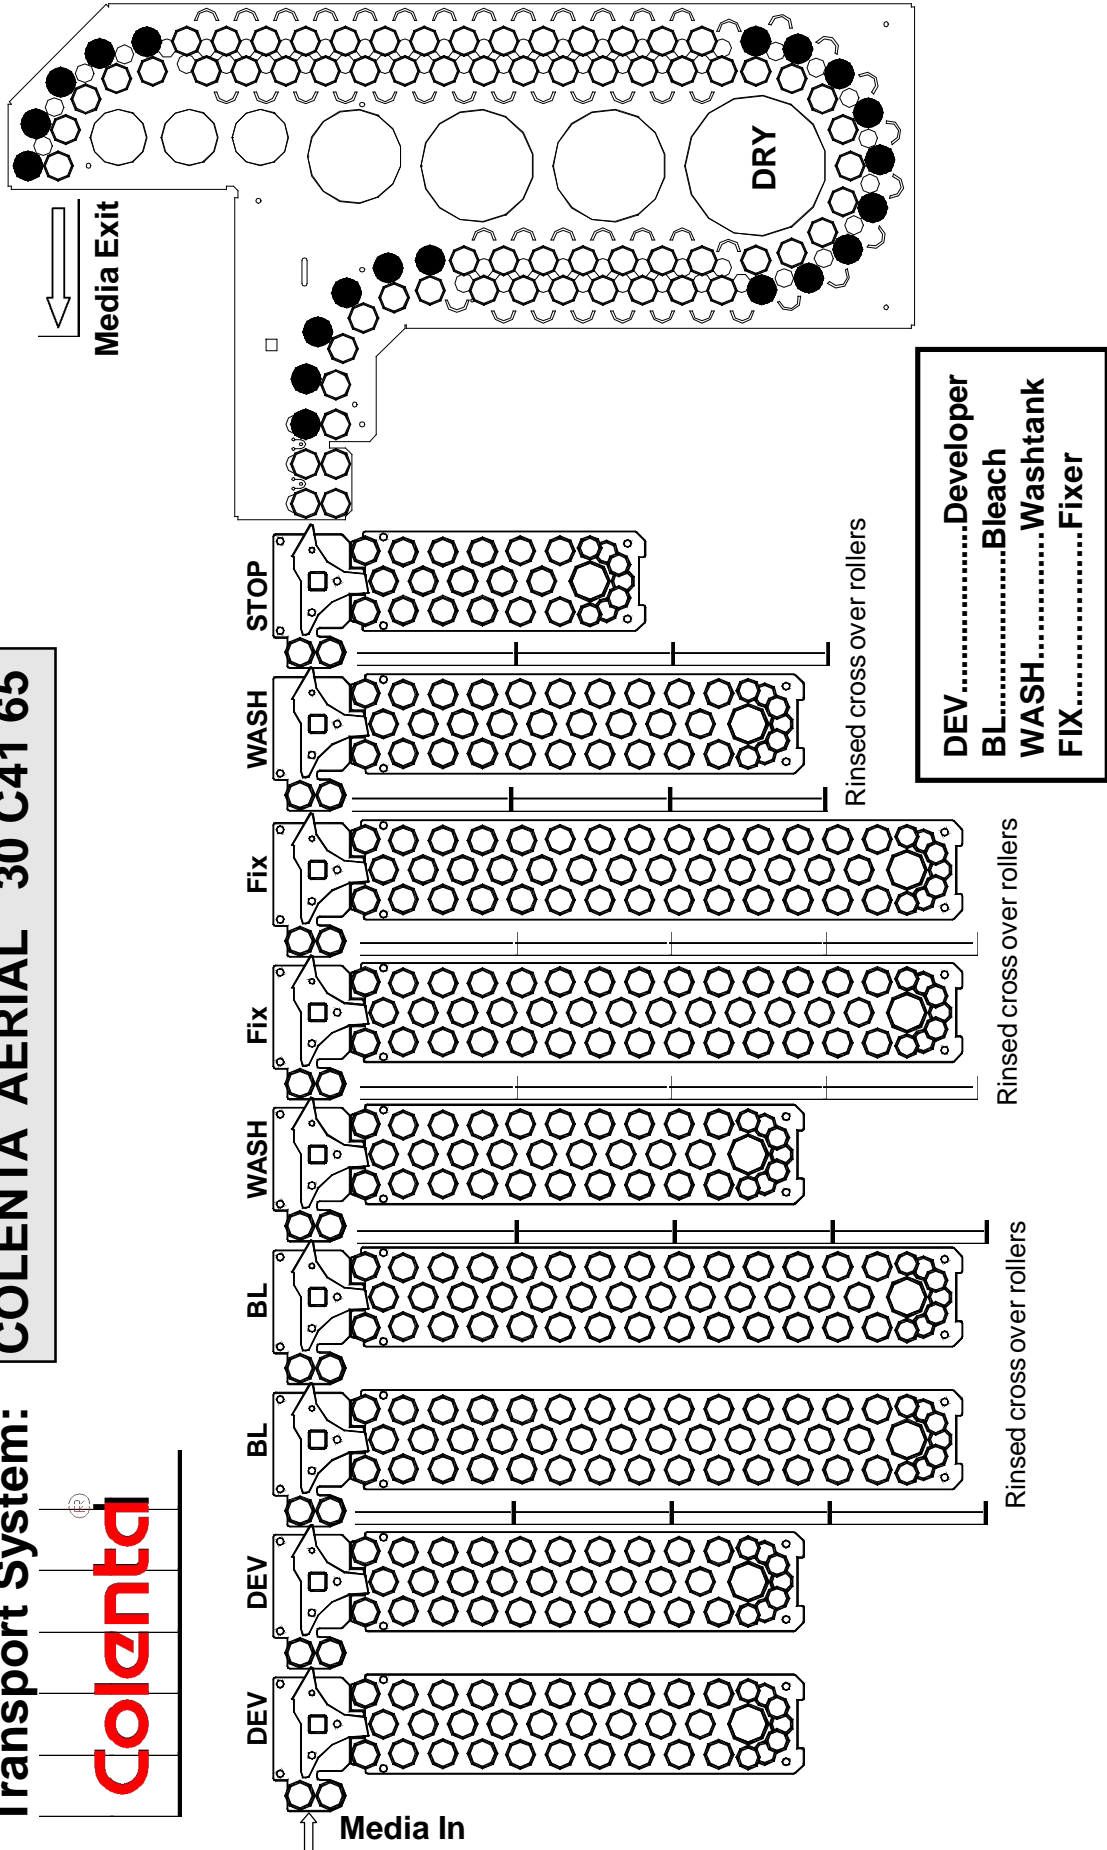

Transport System:

COLENTA AERIAL 30 C41 65